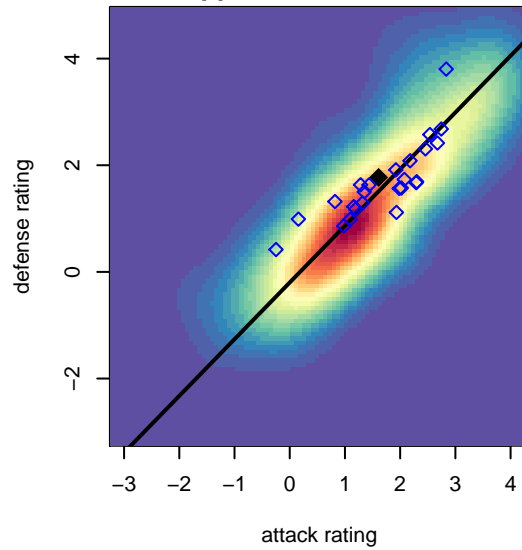

Crossfire Premier B G03

Crossfire Premier
 Redmond, WA
 G03 total strength=1288
 attack=5 defense=5.88
 fall league = RCL G03 Div 4
 spr league = Win RCL G03 Div 3
 notes= Reece 2016

alt names used:
 Crossfire G03B Reece
 Crossfire Premier G03 B
 CROSSFIRE PREMIER G03 B (WA)
 CROSSFIRE PREMIER G03 B (WA)
 Crossfire 03B
 Crossfire Premier G03 B
 Crossfire Premier G03 B

**attack and defense variance (black dot)
relative to other teams
and top 10 in region**

**attack and defense rating
relative to others at age
and all opponents in last 13 months**

Performance relative to 13 month average