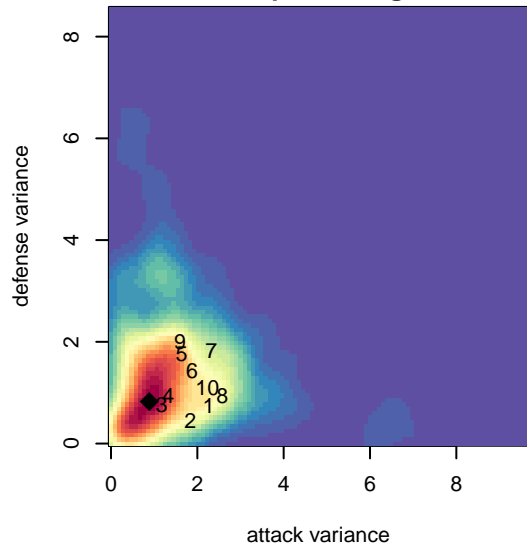

Crossfire Premier B G03

Crossfire Premier
 Redmond, WA
 G03 total strength=1288
 attack=5 defense=5.88
 fall league = RCL G03 Div 4
 spr league = Win RCL G03 Div 3
 notes= Reece 2016

alt names used:
 Crossfire G03B Reece
 Crossfire Premier G03 B
 CROSSFIRE PREMIER G03 B (WA)
 CROSSFIRE PREMIER G03 B (WA)
 Crossfire 03B
 Crossfire Premier G03 B
 Crossfire Premier G03 B

**attack and defense variance (black dot)
relative to other teams
and top 10 in region**

**attack and defense rating
relative to others at age
and all opponents in last 13 months**

Performance relative to 13 month average