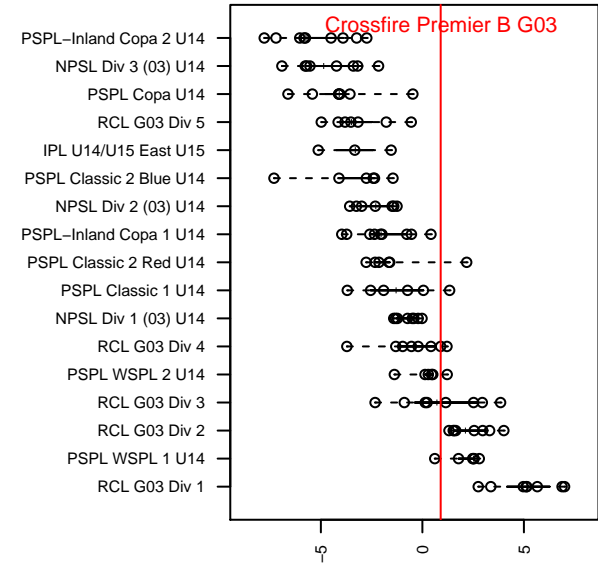

Crossfire Premier B G03

Crossfire Premier
 Redmond, WA
 G03 total strength=1288
 attack=5 defense=5.88
 fall league = RCL G03 Div 4
 spr league = Win RCL G03 Div 3
 notes= Reece 2016

alt names used:
 Crossfire G03B Reece
 Crossfire Premier G03 B
 CROSSFIRE PREMIER G03 B (WA)
 CROSSFIRE PREMIER G03 B (WA)
 Crossfire 03B
 Crossfire Premier G03 B
 Crossfire Premier G03 B

**attack and defense variance (black dot)
relative to other teams
and top 10 in region**

**attack and defense rating
relative to others at age
and all opponents in last 13 months**

Performance relative to 13 month average