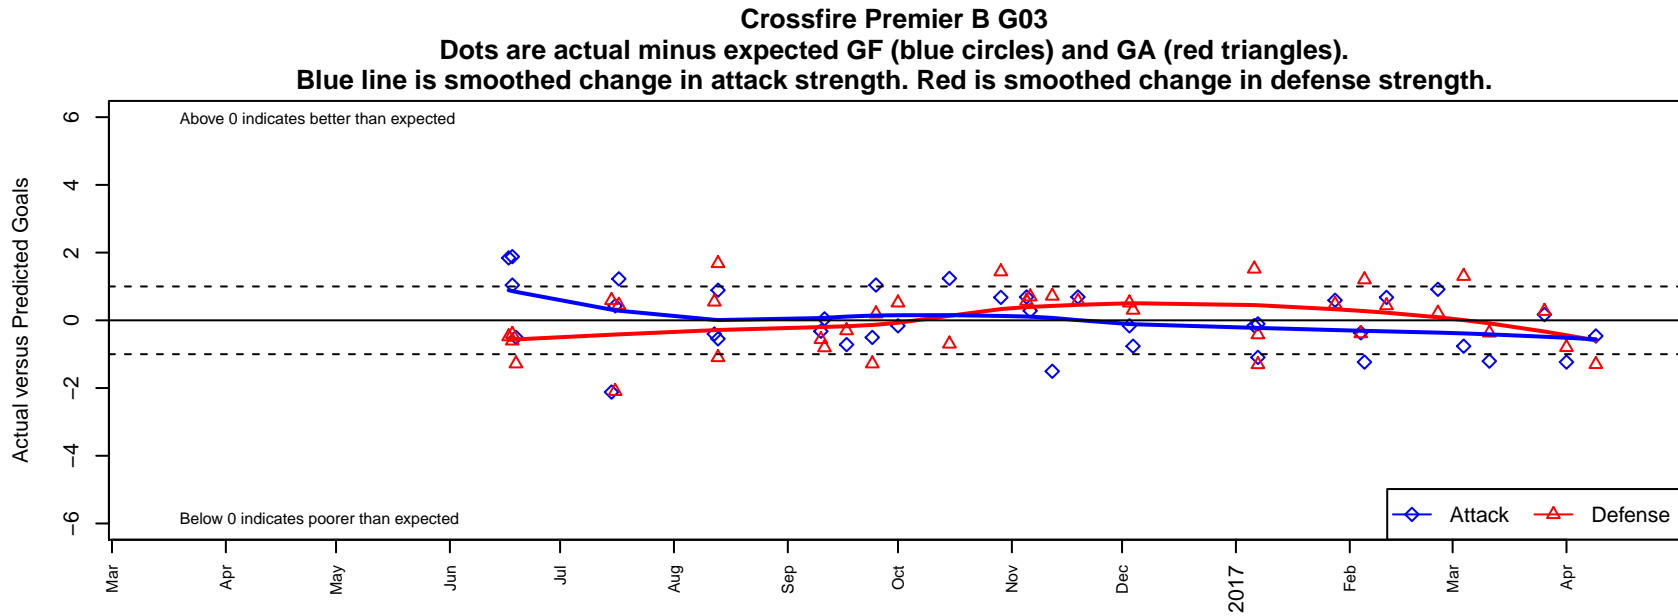

Crossfire Premier B G03

Crossfire Premier
 Redmond, WA
 G03 total strength=1288
 attack=5 defense=5.88
 fall league = RCL G03 Div 4
 spr league = Win RCL G03 Div 3
 notes= Reece 2016

alt names used:
 Crossfire G03B Reece
 Crossfire Premier G03 B
 CROSSFIRE PREMIER G03 B (WA)
 CROSSFIRE PREMIER G03 B (WA)
 Crossfire 03B
 Crossfire Premier G03 B
 Crossfire Premier G03 B

**attack and defense variance (black dot)
relative to other teams
and top 10 in region**

**attack and defense rating
relative to others at age
and all opponents in last 13 months**

Performance relative to 13 month average